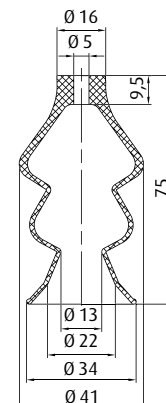

#### Technical Data

Item no.	Model / Lip dimensions		Number of bellows	Material / color
27.033.008._*	SL-E-33	16	3.5	SI (tr)
27.034.023._*	SL-E-34	39	2.5	SI (r)

#### Accessories

Item no.	Suitable fittings				
	M5-male	G1/8-male	G1/8-female	G1/4-male	G1/4-female
27.033.008._*	--	270.132	270.114	270.208	270.178
27.034.023._*	270.443	270.238	270.110	270.534	--

#### Dimensions

Ø 33 mm

Ø 34 mm

\* When ordering please add the appropriate material code to the item no. You will find it on [www.fipa.com](http://www.fipa.com)