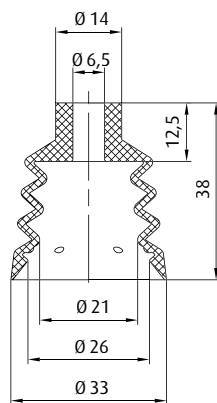

#### Product Description

Bellows vacuum cups made of FDA-compliant silicone in a design specially optimised for handling eggs. Very long vacuum cup stroke.

#### Technical Data

Item no.	Model / Lip dimensions		Number of bellows	Material / color
27.033.008._*	SL-E-33	16	3.5	SI (tr)
27.034.023._*	SL-E-34	39	2.5	SI (r)

#### Accessories

Item no.	Suitable fittings				
	M5-male	G1/8-male	G1/8-female	G1/4-male	G1/4-female
27.033.008._*	--	270.132	270.114	270.208	270.178
27.034.023._*	270.443	270.238	270.110	270.534	--

#### Dimensions

Ø 33 mm

Ø 34 mm

\* When ordering please add the appropriate material code to the item no. You will find it on [www.fipa.com](http://www.fipa.com)