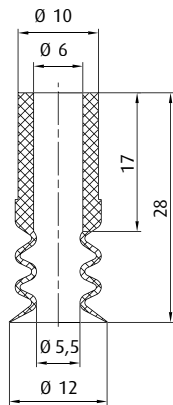

Technical Data

Item no.	Model / Lip dimensions	↓	Material / color	Number of bellows
Flat vacuum cups – Series SL-PF				
107.016.008.*	SL-PF-16	2.4	SI (tr)	--
102.018.345.*	SL-PF-18	--	SI (tr)	--
107.018.004.*	SL-PF-18A	--	SI (tr)	--
102.022.043.*	SL-PF-22	5	SI (tr)	--
Bellows vacuum cups – Series SL-PB				
21.012.079.*	SL-PB-12	7	SI (w), SI (tr)	2.5
27.016.001.*	SL-PB-16	6	SI (tr)	1.5

Accessories

Item no.	Suitable fittings					
	M5-male	M10-male	G1/8-male	G1/8-female	G1/4-male	G1/4-female
Flat vacuum cups – Series SL-PF						
107.016.008.*	--	--	270.132	270.114	270.043	270.178
102.018.345.*	270.443	--	270.238	270.110	270.534	--
107.018.004.*	270.399	--	270.033	270.478	--	--
102.022.043.*	--	--	270.112	270.114	270.113	270.178
Bellows vacuum cups – Series SL-PB						
21.012.079.*	270.443	--	270.238	270.110	270.534	--
27.016.001.*	270.244	270.177	--	--	270.451	270.452

* When ordering please add the appropriate material code to the item no. You will find it on www.fipa.com

Dimensions

Flat vacuum cups – Series SL-PF
 Ø 16 mm

Flat vacuum cups – Series SL-PF
 Ø 18 mm

Flat vacuum cups – Series SL-PF
 Ø 18A mm

Flat vacuum cups – Series SL-PF
 Ø 22 mm

Bellows vacuum cups – Series SL-PB
 Ø 12 mm

Bellows vacuum cups – Series SL-PB
 Ø 16 mm

* When ordering please add the appropriate material code to the item no. You will find it on www.fipa.com