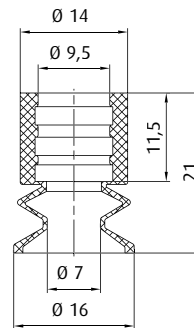

Technical Data

Item no.	Model / Lip dimensions	↓	Material / color	Number of bellows
Flat vacuum cups – Series SL-PF				
107.016.008.*	SL-PF-16	2.4	SI (tr)	--
102.018.345.*	SL-PF-18	--	SI (tr)	--
107.018.004.*	SL-PF-18A	--	SI (tr)	--
102.022.043.*	SL-PF-22	5	SI (tr)	--
Bellows vacuum cups – Series SL-PB				
21.012.079.*	SL-PB-12	7	SI (w), SI (tr)	2.5
27.016.001.*	SL-PB-16	6	SI (tr)	1.5

Accessories

Item no.	Suitable fittings					
	M5-male	M10-male	G1/8-male	G1/8-female	G1/4-male	G1/4-female
Flat vacuum cups – Series SL-PF						
107.016.008.*	--	--	270.132	270.114	270.043	270.178
102.018.345.*	270.443	--	270.238	270.110	270.534	--
107.018.004.*	270.399	--	270.033	270.478	--	--
102.022.043.*	--	--	270.112	270.114	270.113	270.178
Bellows vacuum cups – Series SL-PB						
21.012.079.*	270.443	--	270.238	270.110	270.534	--
27.016.001.*	270.244	270.177	--	--	270.451	270.452

* When ordering please add the appropriate material code to the item no. You will find it on www.fipa.com

Dimensions

Flat vacuum cups – Series SL-PF
 Ø 16 mm

Flat vacuum cups – Series SL-PF
 Ø 18 mm

Flat vacuum cups – Series SL-PF
 Ø 18A mm

Flat vacuum cups – Series SL-PF
 Ø 22 mm

Bellows vacuum cups – Series SL-PB
 Ø 12 mm

Bellows vacuum cups – Series SL-PB
 Ø 16 mm

* When ordering please add the appropriate material code to the item no. You will find it on www.fipa.com