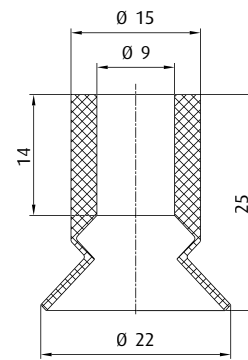

Technical Data

Item no.	Model / Lip dimensions	↓	Material / color	Number of bellows
Flat vacuum cups – Series SL-PF				
107.016.008.*	SL-PF-16	2.4	SI (tr)	--
102.018.345.*	SL-PF-18	--	SI (tr)	--
107.018.004.*	SL-PF-18A	--	SI (tr)	--
102.022.043.*	SL-PF-22	5	SI (tr)	--
Bellows vacuum cups – Series SL-PB				
21.012.079.*	SL-PB-12	7	SI (w), SI (tr)	2.5
27.016.001.*	SL-PB-16	6	SI (tr)	1.5

Accessories

Item no.	Suitable fittings					
	M5-male	M10-male	G1/8-male	G1/8-female	G1/4-male	G1/4-female
Flat vacuum cups – Series SL-PF						
107.016.008.*	--	--	270.132	270.114	270.043	270.178
102.018.345.*	270.443	--	270.238	270.110	270.534	--
107.018.004.*	270.399	--	270.033	270.478	--	--
102.022.043.*	--	--	270.112	270.114	270.113	270.178
Bellows vacuum cups – Series SL-PB						
21.012.079.*	270.443	--	270.238	270.110	270.534	--
27.016.001.*	270.244	270.177	--	--	270.451	270.452

* When ordering please add the appropriate material code to the item no. You will find it on www.fipa.com

Dimensions

Flat vacuum cups – Series SL-PF
 Ø 16 mm

Flat vacuum cups – Series SL-PF
 Ø 18 mm

Flat vacuum cups – Series SL-PF
 Ø 18A mm

Flat vacuum cups – Series SL-PF
 Ø 22 mm

Bellows vacuum cups – Series SL-PB
 Ø 12 mm

Bellows vacuum cups – Series SL-PB
 Ø 16 mm

* When ordering please add the appropriate material code to the item no. You will find it on www.fipa.com