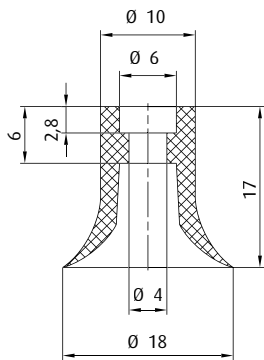

Technical Data

Item no.	Model / Lip dimensions	↓	Material / color	Number of bellows
Flat vacuum cups – Series SL-PF				
107.016.008.*	SL-PF-16	2.4	SI (tr)	--
102.018.345.*	SL-PF-18	--	SI (tr)	--
107.018.004.*	SL-PF-18A	--	SI (tr)	--
102.022.043.*	SL-PF-22	5	SI (tr)	--
Bellows vacuum cups – Series SL-PB				
21.012.079.*	SL-PB-12	7	SI (w), SI (tr)	2.5
27.016.001.*	SL-PB-16	6	SI (tr)	1.5

Accessories

Item no.	Suitable fittings					
	M5-male	M10-male	G1/8-male	G1/8-female	G1/4-male	G1/4-female
Flat vacuum cups – Series SL-PF						
107.016.008.*	--	--	270.132	270.114	270.043	270.178
102.018.345.*	270.443	--	270.238	270.110	270.534	--
107.018.004.*	270.399	--	270.033	270.478	--	--
102.022.043.*	--	--	270.112	270.114	270.113	270.178
Bellows vacuum cups – Series SL-PB						
21.012.079.*	270.443	--	270.238	270.110	270.534	--
27.016.001.*	270.244	270.177	--	--	270.451	270.452

* When ordering please add the appropriate material code to the item no. You will find it on www.fipa.com

Dimensions

Flat vacuum cups – Series SL-PF
 Ø 16 mm

Flat vacuum cups – Series SL-PF
 Ø 18 mm

Flat vacuum cups – Series SL-PF
 Ø 18A mm

Flat vacuum cups – Series SL-PF
 Ø 22 mm

Bellows vacuum cups – Series SL-PB
 Ø 12 mm

Bellows vacuum cups – Series SL-PB
 Ø 16 mm

* When ordering please add the appropriate material code to the item no. You will find it on www.fipa.com