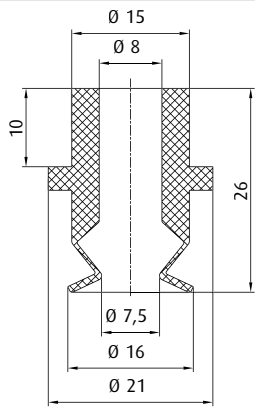

Technical Data

Item no.	Model / Lip dimensions	↓	Material / color	Number of bellows
Flat vacuum cups – Series SL-PF				
107.016.008.*	SL-PF-16	2.4	SI (tr)	--
102.018.345.*	SL-PF-18	--	SI (tr)	--
107.018.004.*	SL-PF-18A	--	SI (tr)	--
102.022.043.*	SL-PF-22	5	SI (tr)	--
Bellows vacuum cups – Series SL-PB				
21.012.079.*	SL-PB-12	7	SI (w), SI (tr)	2.5
27.016.001.*	SL-PB-16	6	SI (tr)	1.5

Accessories

Item no.	Suitable fittings					
	M5-male	M10-male	G1/8-male	G1/8-female	G1/4-male	G1/4-female
Flat vacuum cups – Series SL-PF						
107.016.008.*	--	--	270.132	270.114	270.043	270.178
102.018.345.*	270.443	--	270.238	270.110	270.534	--
107.018.004.*	270.399	--	270.033	270.478	--	--
102.022.043.*	--	--	270.112	270.114	270.113	270.178
Bellows vacuum cups – Series SL-PB						
21.012.079.*	270.443	--	270.238	270.110	270.534	--
27.016.001.*	270.244	270.177	--	--	270.451	270.452

* When ordering please add the appropriate material code to the item no. You will find it on www.fipa.com

Dimensions

Flat vacuum cups – Series SL-PF
 Ø 16 mm

Flat vacuum cups – Series SL-PF
 Ø 18 mm

Flat vacuum cups – Series SL-PF
 Ø 18A mm

Flat vacuum cups – Series SL-PF
 Ø 22 mm

Bellows vacuum cups – Series SL-PB
 Ø 12 mm

Bellows vacuum cups – Series SL-PB
 Ø 16 mm

* When ordering please add the appropriate material code to the item no. You will find it on www.fipa.com