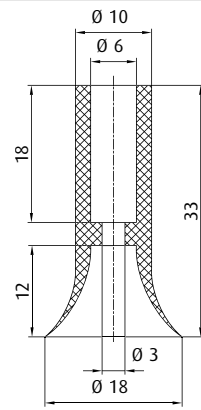

Technical Data

Item no.	Model / Lip dimensions	↓	Material / color	Number of bellows
Flat vacuum cups – Series SL-PF				
107.016.008.*	SL-PF-16	2.4	SI (tr)	--
102.018.345.*	SL-PF-18	--	SI (tr)	--
107.018.004.*	SL-PF-18A	--	SI (tr)	--
102.022.043.*	SL-PF-22	5	SI (tr)	--
Bellows vacuum cups – Series SL-PB				
21.012.079.*	SL-PB-12	7	SI (w), SI (tr)	2.5
27.016.001.*	SL-PB-16	6	SI (tr)	1.5

Accessories

Item no.	Suitable fittings					
	M5-male	M10-male	G1/8-male	G1/8-female	G1/4-male	G1/4-female
Flat vacuum cups – Series SL-PF						
107.016.008.*	--	--	270.132	270.114	270.043	270.178
102.018.345.*	270.443	--	270.238	270.110	270.534	--
107.018.004.*	270.399	--	270.033	270.478	--	--
102.022.043.*	--	--	270.112	270.114	270.113	270.178
Bellows vacuum cups – Series SL-PB						
21.012.079.*	270.443	--	270.238	270.110	270.534	--
27.016.001.*	270.244	270.177	--	--	270.451	270.452

* When ordering please add the appropriate material code to the item no. You will find it on www.fipa.com

Dimensions

Flat vacuum cups – Series SL-PF
 Ø 16 mm

Flat vacuum cups – Series SL-PF
 Ø 18 mm

Flat vacuum cups – Series SL-PF
 Ø 18A mm

Flat vacuum cups – Series SL-PF
 Ø 22 mm

Bellows vacuum cups – Series SL-PB
 Ø 12 mm

Bellows vacuum cups – Series SL-PB
 Ø 16 mm

* When ordering please add the appropriate material code to the item no. You will find it on www.fipa.com